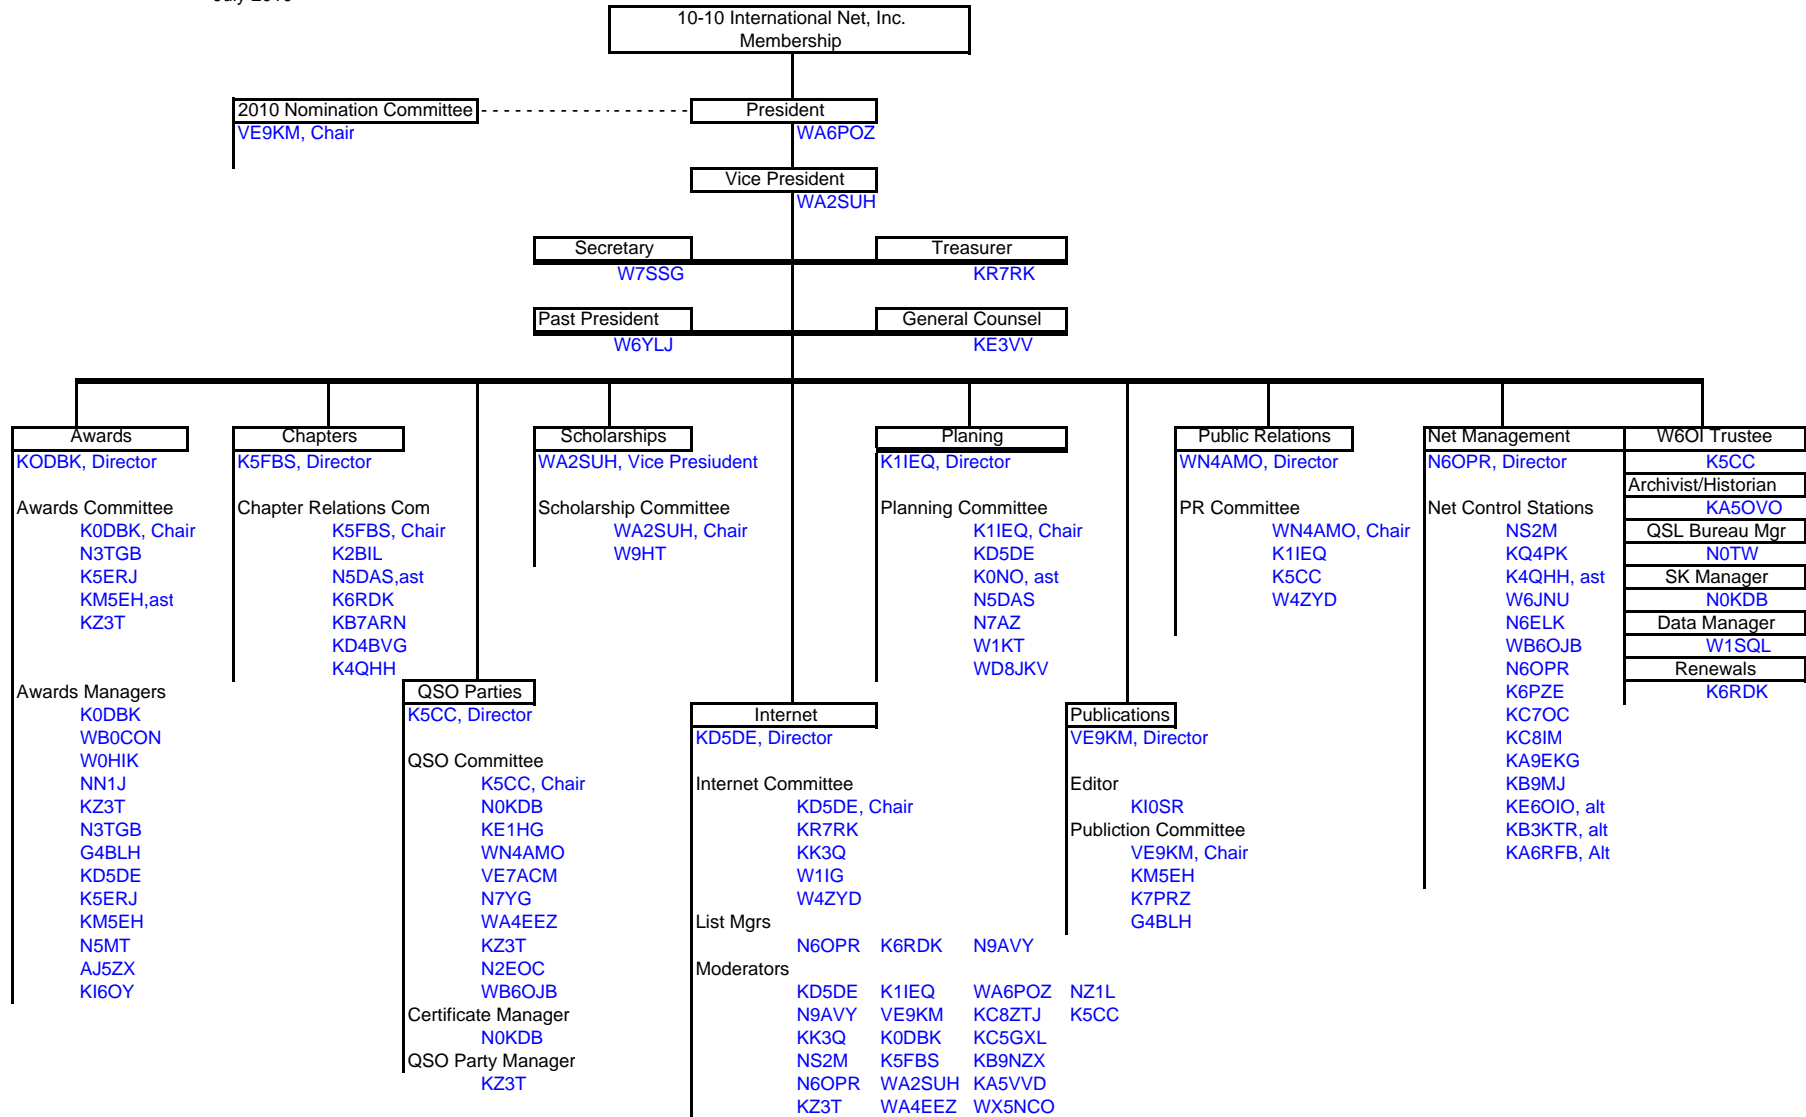

10-10 - International Net, Inc.  
 Organization Chart  
 July 2010

**NOTES:** The President is an ex-officio member of ALL committees.

\*